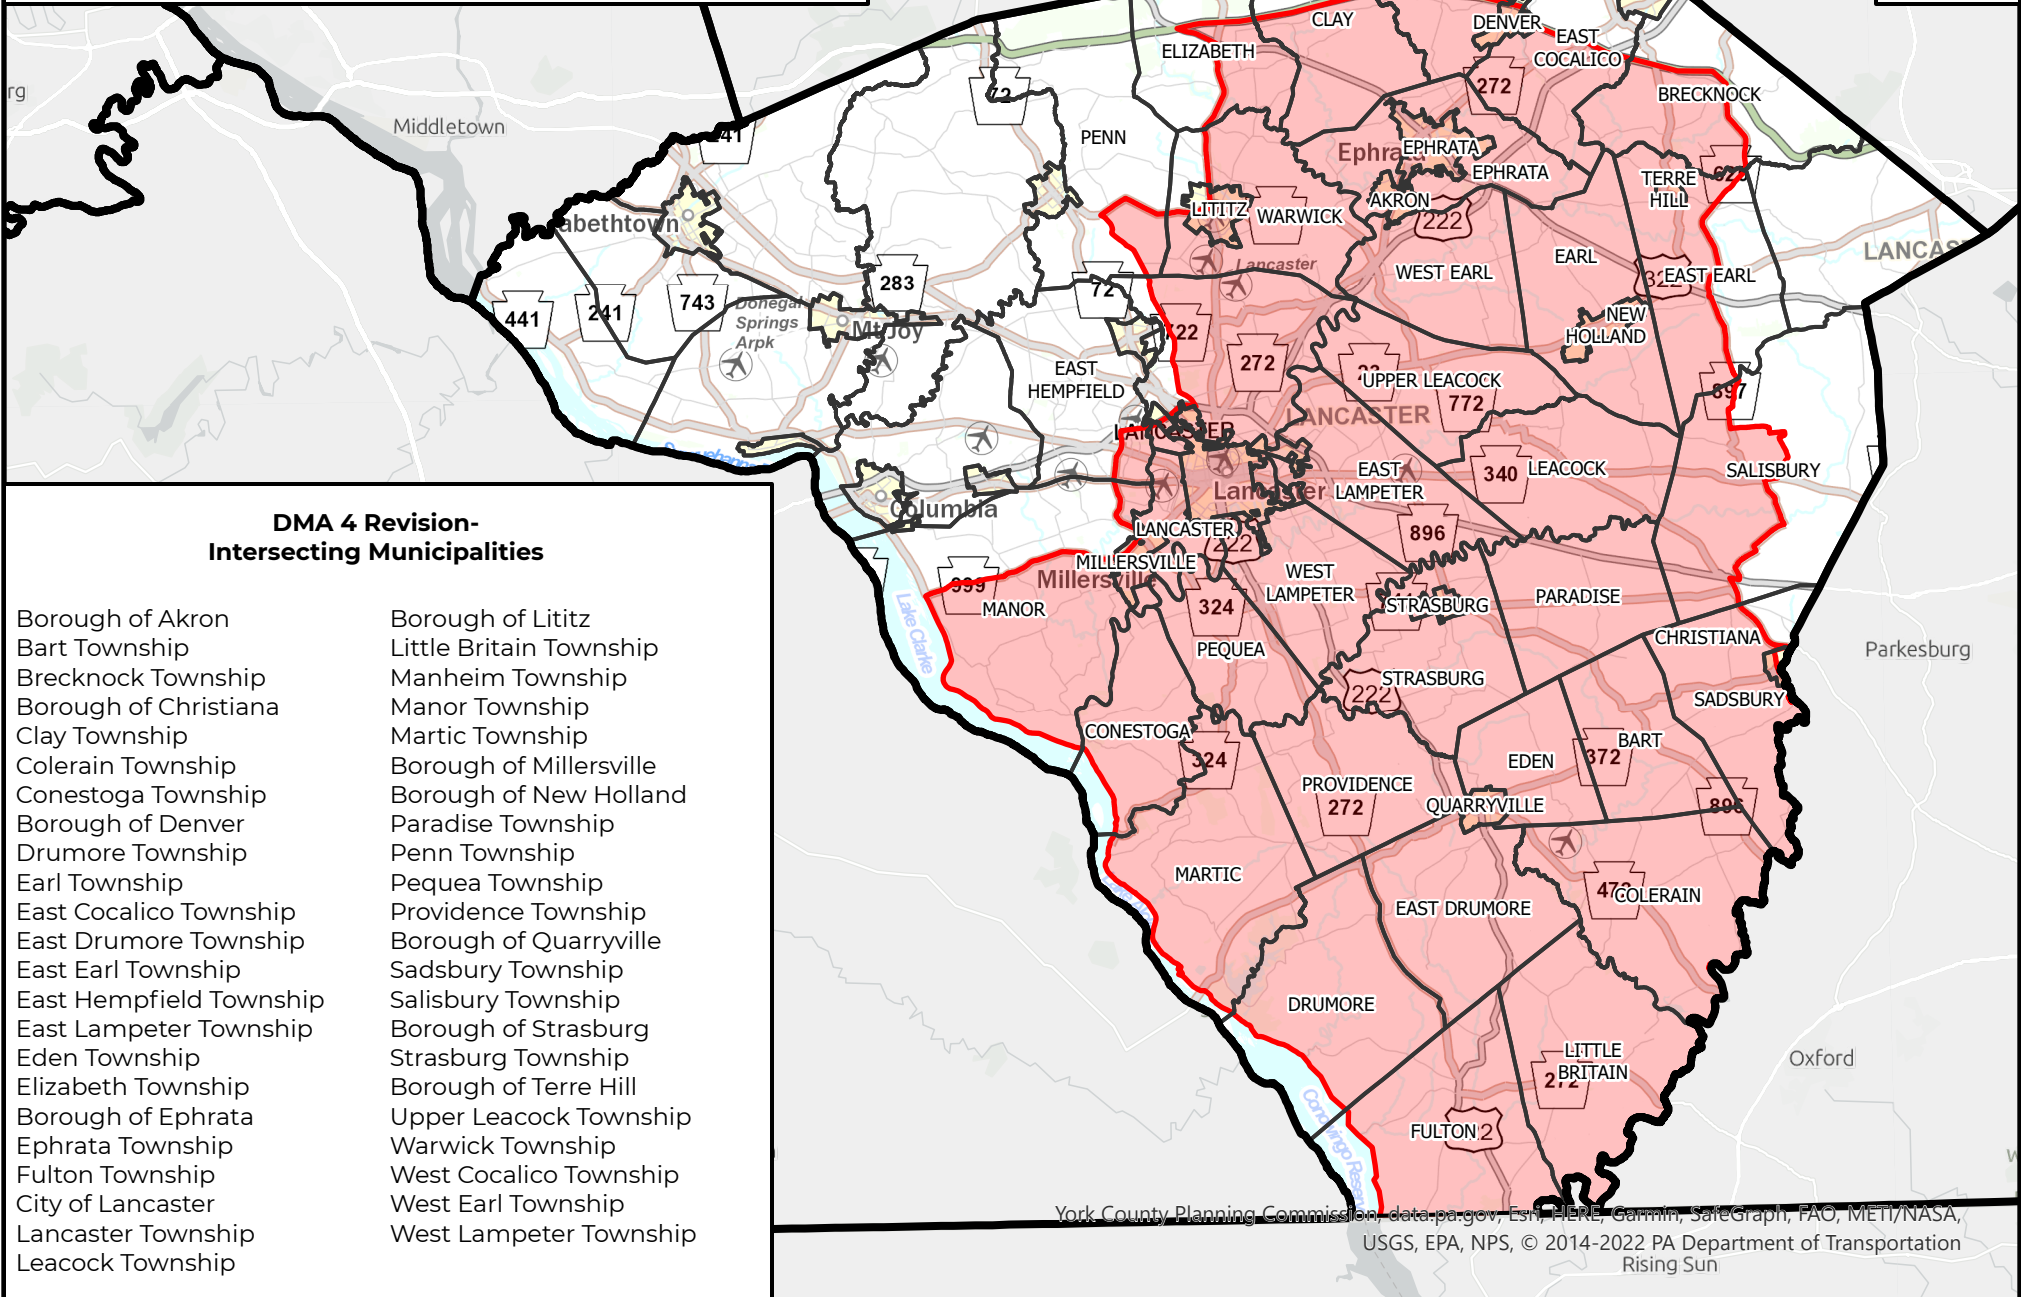

PA GAME COMMISSION

Lancaster County- DMA 4

Revision Location Map

DMA 4 Revision- Intersecting Municipalities

Borough of Akron
 Bart Township
 Brecknock Township
 Borough of Christiana
 Clay Township
 Colerain Township
 Conestoga Township
 Borough of Denver
 Drumore Township
 Earl Township
 East Cocalico Township
 East Drumore Township
 East Earl Township
 East Hempfield Township
 East Lampeter Township
 Eden Township
 Elizabeth Township
 Borough of Ephrata
 Ephrata Township
 Fulton Township
 City of Lancaster
 Lancaster Township
 Leacock Township

Borough of Lititz
 Little Britain Township
 Manheim Township
 Manor Township
 Martic Township
 Borough of Millersville
 Borough of New Holland
 Paradise Township
 Penn Township
 Pequea Township
 Providence Township
 Borough of Quarryville
 Sadsbury Township
 Salisbury Township
 Borough of Strasburg
 Strasburg Township
 Borough of Terre Hill
 Upper Leacock Township
 Warwick Township
 West Cocalico Township
 West Earl Township
 West Lampeter Township

York County Planning Commission, data.pa.gov, Esri, HERE, Garmin, SafeGraph, FAO, METI/NASA, USGS, EPA, NPS, © 2014-2022 PA Department of Transportation
 Rising Sun

Imagery Source:
 PennDOT Base Map
 Pennsylvania Dept. of Transportation (PennDOT)